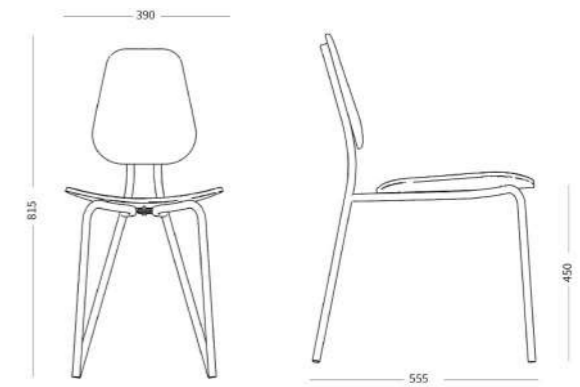

HOYA CHAIR
by Luigi Citterini

Materials painted or oiled veneered plywood, powder coated metal