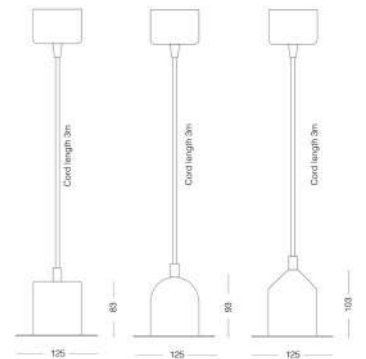

HAT PENDANT LAMP / HAT PENDANT LAMP MULTIPLE
by Büro Famos

Materials
painted aluminium