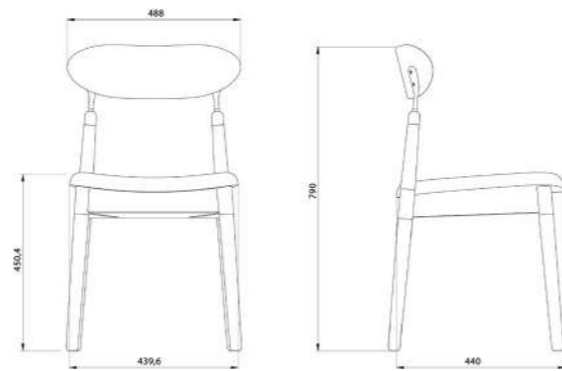

7.1 CHAIR
by Nikita Bukoros

Materials painted or oiled body with upholstered parts