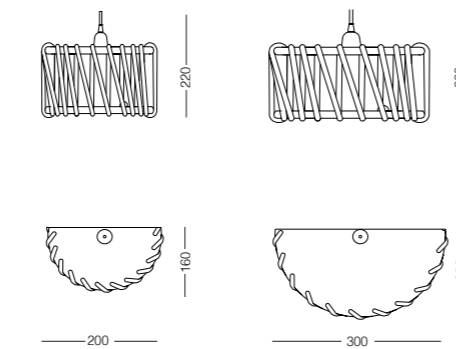

MACARON LAMP
by Silvia Ceñal

Pendant

Floor

Wall

Materials

veneered MDF, rope, painted iron frame

Black frame

SPIEDINO LAMP
by Whynot