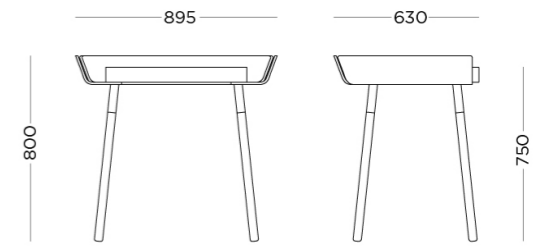

MY WRITING DESK
by etc.etc.