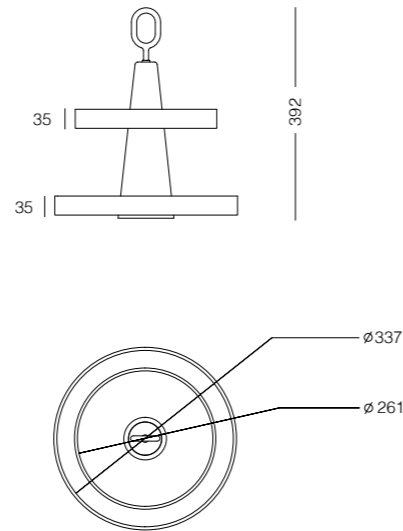

Materials
fabric, oiled and painted ash

Accessories

BABEL SERVING STAND
by ZP studio

Materials oiled ash wood, brass

NAÏVE TRAY
by etc.etc.

Material oiled ash wood

MIRROR DEW
by Rasa Balaišė

Dark grey
Bronze
Clasic