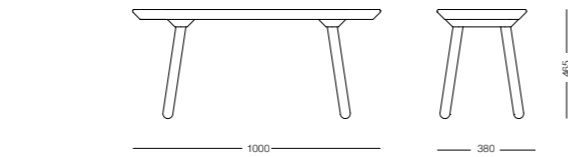

NAÏVE BENCH
by etc.etc.