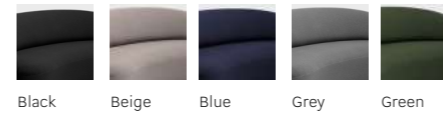

Materials

Camira Yoredale

Textum Avelina