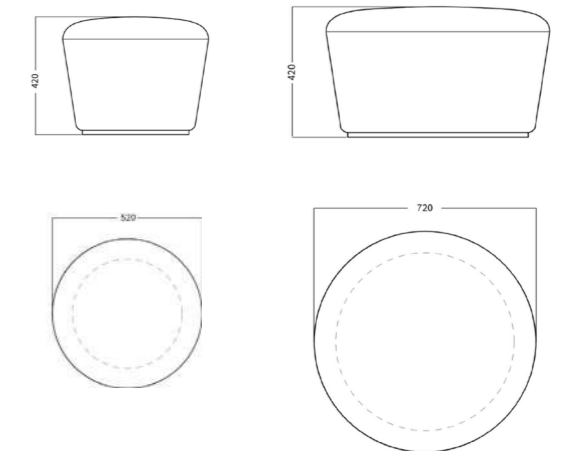

NAÏVE POUF
by etc.etc.

Materials

Camira Yoredale

Textum Avelina

Gabriel Harlequin

Nevotex Lambada Leather

Ad Hulst Rancho Leather

Nevotex Vintage Leather