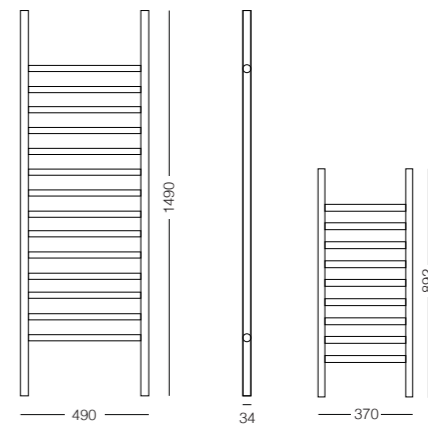

Workplace & Storage

Materials solid ash wood, MDF veneered oiled or stained

Materials solid birch, painted MDF and birch plywood

Material birch solid wood