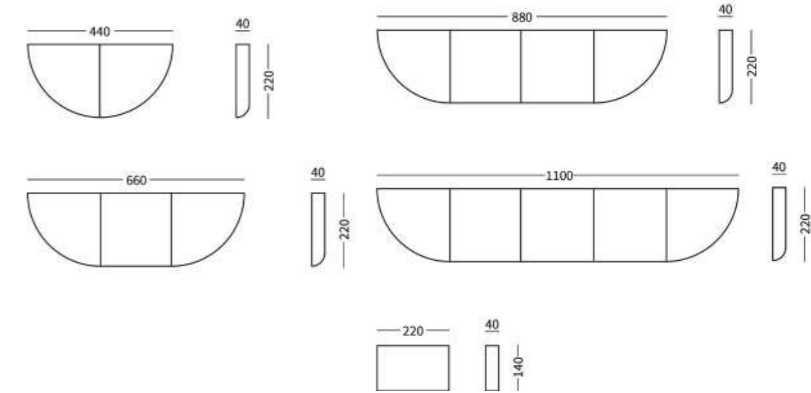

PARAGRAPH SHELF
by etc.etc.

Materials oiled solid oak