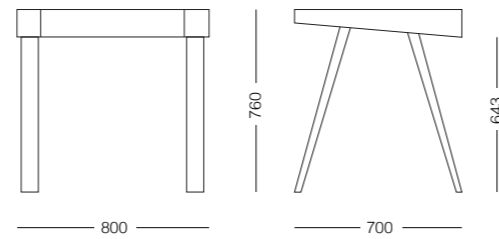

Workplace & Storage

4.9 DESK
by Marius Valaitis