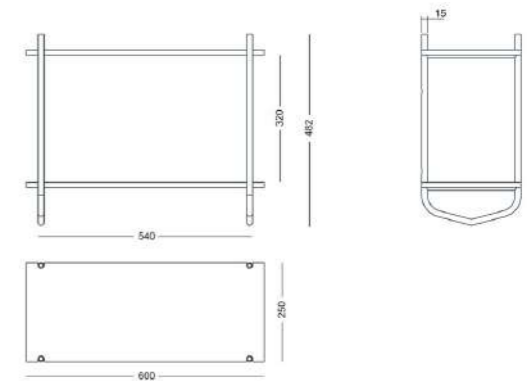

DESSUS SHELF
by Pierre Foulounneu

Materials birch veneer, powder painted metal