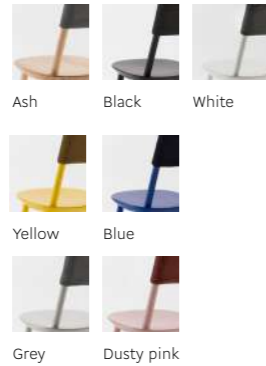

New!

Pinion Side Table by Simone Affabris

Pinion is a collection of coffee and side tables inspired by a round gear.

Pinion tables are available in three sizes and heights. Each table is made from oiled oak wood and features a round brass plate right at the centre of the tabletop. This subtle detail not only adds a sophisticated touch but extends the concept of mechanics to the materials and final appearance of the table.

Collection

Seating

NAÏVE STOOL by etc.etc

Material oiled ash

NAÏVE CHAIR by etc.etc.

Materials Backrest: Gabriel - Step Melange
Body: oiled or painted ash

NAÏVE SEMI BAR CHAIR by etc.etc.

Materials oiled or painted ash, powder coated metal