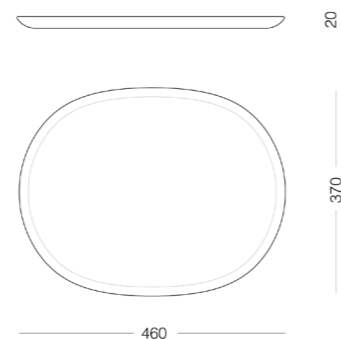

Materials
fabric, oiled and painted ash

Accessories

BABEL SERVING STAND
by ZP studio

Materials oiled ash wood, brass

NAÏVE TRAY
by etc.etc.

Material oiled ash wood

MIRROR DEW
by Rasa Balaišė

Dark grey
Bronze
Clasic