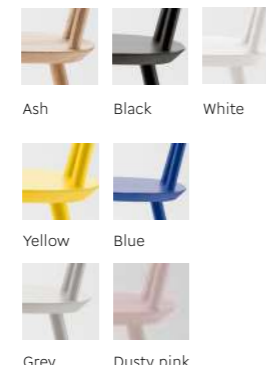

New!

Pinion Side Table by Simone Affabris

Pinion is a collection of coffee and side tables inspired by a round gear.

Pinion tables are available in three sizes and heights. Each table is made from oiled oak wood and features a round brass plate right at the centre of the tabletop. This subtle detail not only adds a sophisticated touch but extends the concept of mechanics to the materials and final appearance of the table.

Collection

Seating

NAÏVE STOOL by etc.etc

Material oiled ash

NAÏVE CHAIR by etc.etc.

Materials Backrest: Gabriel - Step Melange
Body: oiled or painted ash

NAÏVE SEMI BAR CHAIR by etc.etc.

Materials oiled or painted ash, powder coated metal