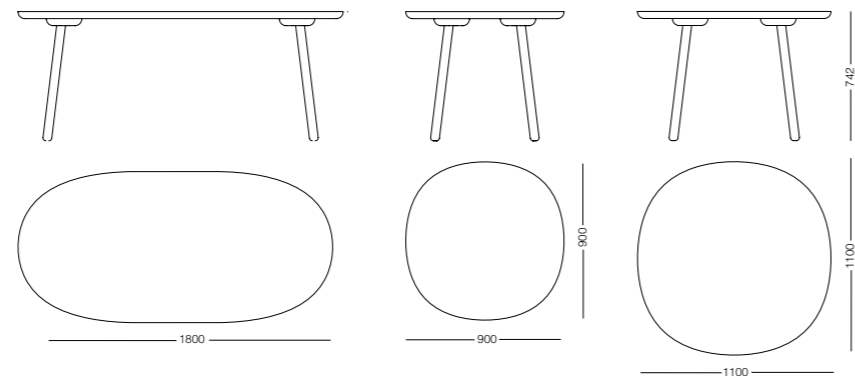

NAÏVE DINING TABLE
by etc.etc.

Ash

Black

Grey

Materials oiled or with painted bottom and legs

PINION SIDE TABLE
by Simone Affabris

Natural oil

Materials solid oak, oiled