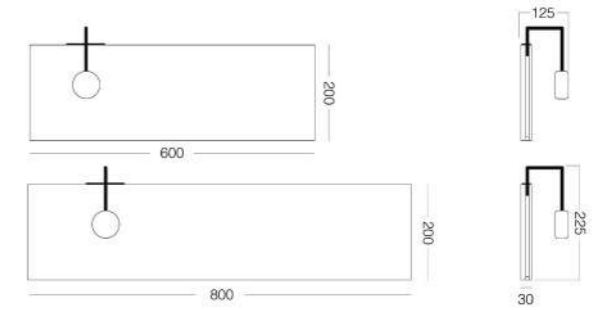

Lighting

SUNrise/set WALL LAMP
by Barbora Adamonytė-Keidūnė

Materials
painted steel, plexiglass