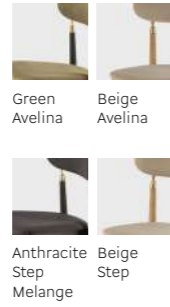

Gabriel Harlequin

Nevotex Lambada Leather

Ad Hulst Rancho Leather

Nevotex Vintage Leather

NAÏVE POUF
by etc.etc.

Materials

Camira Yoredale

Textum Avelina

Gabriel Harlequin

Nevotex Lambada Leather

Ad Hulst Rancho Leather

Nevotex Vintage Leather

7.1 CHAIR
by Nikita Bukoros

Materials painted or oiled body with upholstered parts

NAÏVE BENCH
by etc.etc.

HOYA CHAIR
by Luigi Citterini