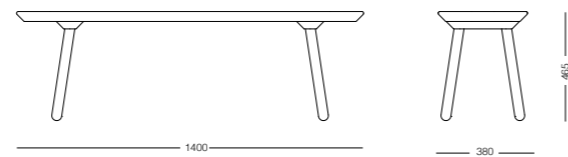

NAÏVE BENCH
by etc.etc.