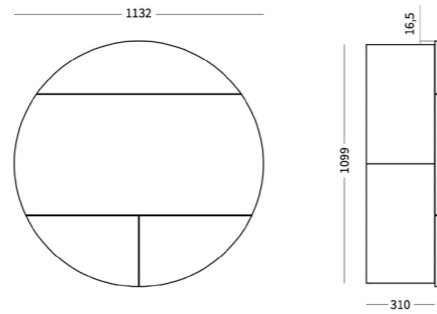

MULTIFUNCTIONAL PILL EXTRA
by Dalius Razauskas

Materials painted MDF with veneered plywood inside