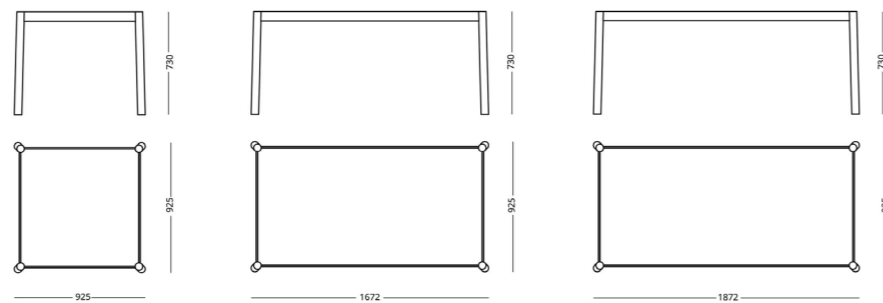

Natural oil