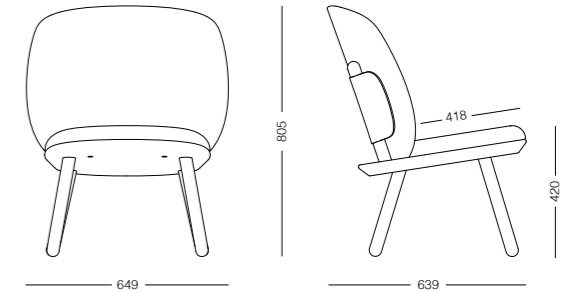

NAÏVE LOW CHAIR by etc.etc