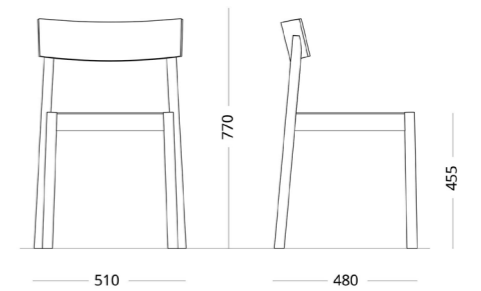

CITIZEN CHAIR
by etc.etc.

Materials solid oak, oak veneer, oiled