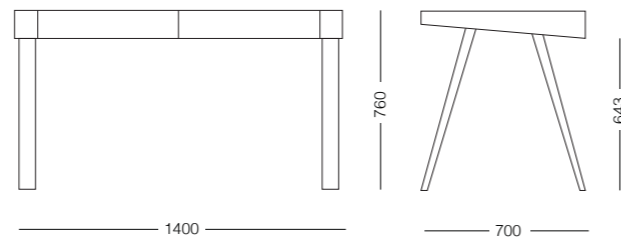

Workplace & Storage

4.9 DESK
by Marius Valaitis