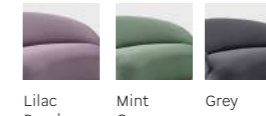

Gabriel Harlequin

Nevotex Lambada Leather

Ad Hulst Rancho Leather

Nevotex Vintage Leather

NAÏVE POUF
by etc.etc.

Materials

Camira Yoredale

Textum Avelina