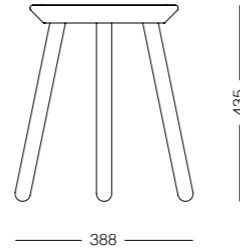

Seating

NAÏVE STOOL by etc.etc