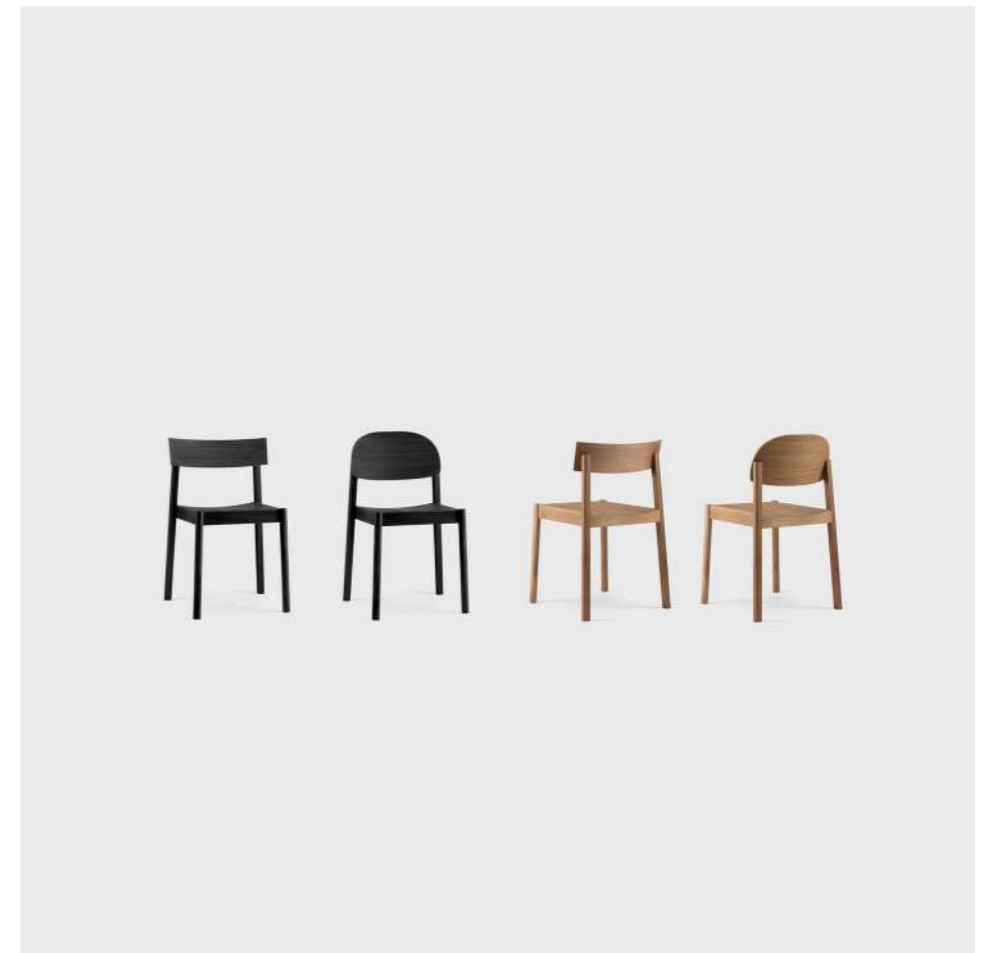

Inclined seat and sturdy construction ensure the best comfort for whatever you are immersing into — from family gatherings at home to sophisticated dinners at the restaurant.

Citizen Chair by etc.etc.

Citizen is a minimal dining chair with subtle details emphasizing its construction. The chair features rounded legs that offset from a square seat. Each leg casts a soft shadow on the body and renders a balanced posture of the chair. Effortless Citizen chair is crafted from sustainable, natural materials — solid oak and veneered plywood. Moreover, light and elegant Citizen chairs are easy to stack, allowing to quickly transform the space or store the chairs when not in use.

The best part? The Citizen chair proposes two different backrests that give birth to two unique characters. As citizens may be good or bad, you can choose your side — square or round backrest chair in natural either black painted oak. Both these characters harmoniously mix and complement each other around a dining table, prompting the artistic atmosphere of the room.