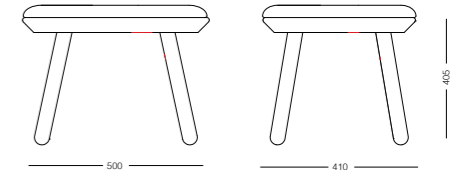

Seating

NAÏVE STOOL by etc.etc

Material oiled ash

NAÏVE CHAIR by etc.etc.

Materials Backrest: Gabriel - Step Melange
Body: oiled or painted ash

NAÏVE SEMI BAR CHAIR by etc.etc.

Materials oiled or painted ash, powder coated metal

NAÏVE LOW CHAIR by etc.etc

Materials Upholstery: Kvadrat Remix II, Novotex Ritz Trend (velour), Camira Yoredale, Nevotex Lambada Leather, Ad Hulst Rancho Leather
Leather Strap: black or cognac
Body: oiled or black painted ash

NAÏVE OTTOMAN by etc.etc.

Materials

Kvadrat Remix II, Novotex Ritz Trend (velour), Camira Yoredale, Nevotex Lambada Leather, Ad Hulst Rancho Leather, Skandilock Sheepskin
Leather Strap: black or cognac

Body: oiled or black painted ash