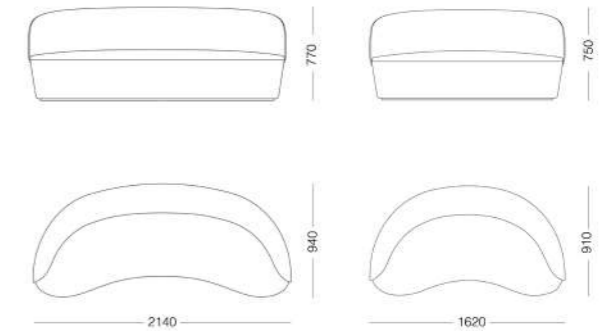

NAÏVE SOFA
by etc.etc.

Materials

Camira Yoredale

Textum Avelina

Gabriel Harlequin

Nevotex Lambada Leather

Ad Hulst Rancho Leather

Nevotex Vintage Leather