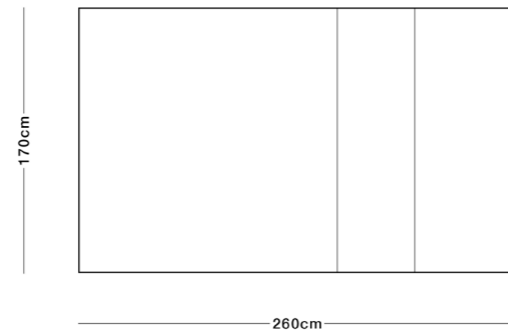

LIETUVA RUG
by Whynot

Material Tufted 100% linen