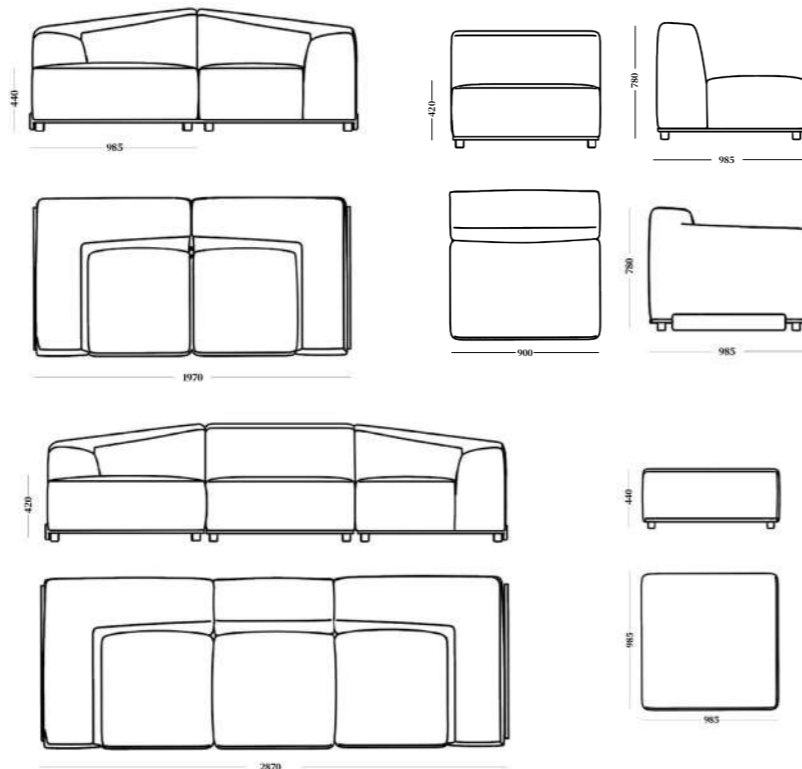

BEAN SOFA
by EMKO Team

Materials

Textum Avelina

SALER SOFA
by Santiago Sevillano

NAÏVE SOFA
by etc.etc.

Materials

Camira Yoredale

Textum Avelina