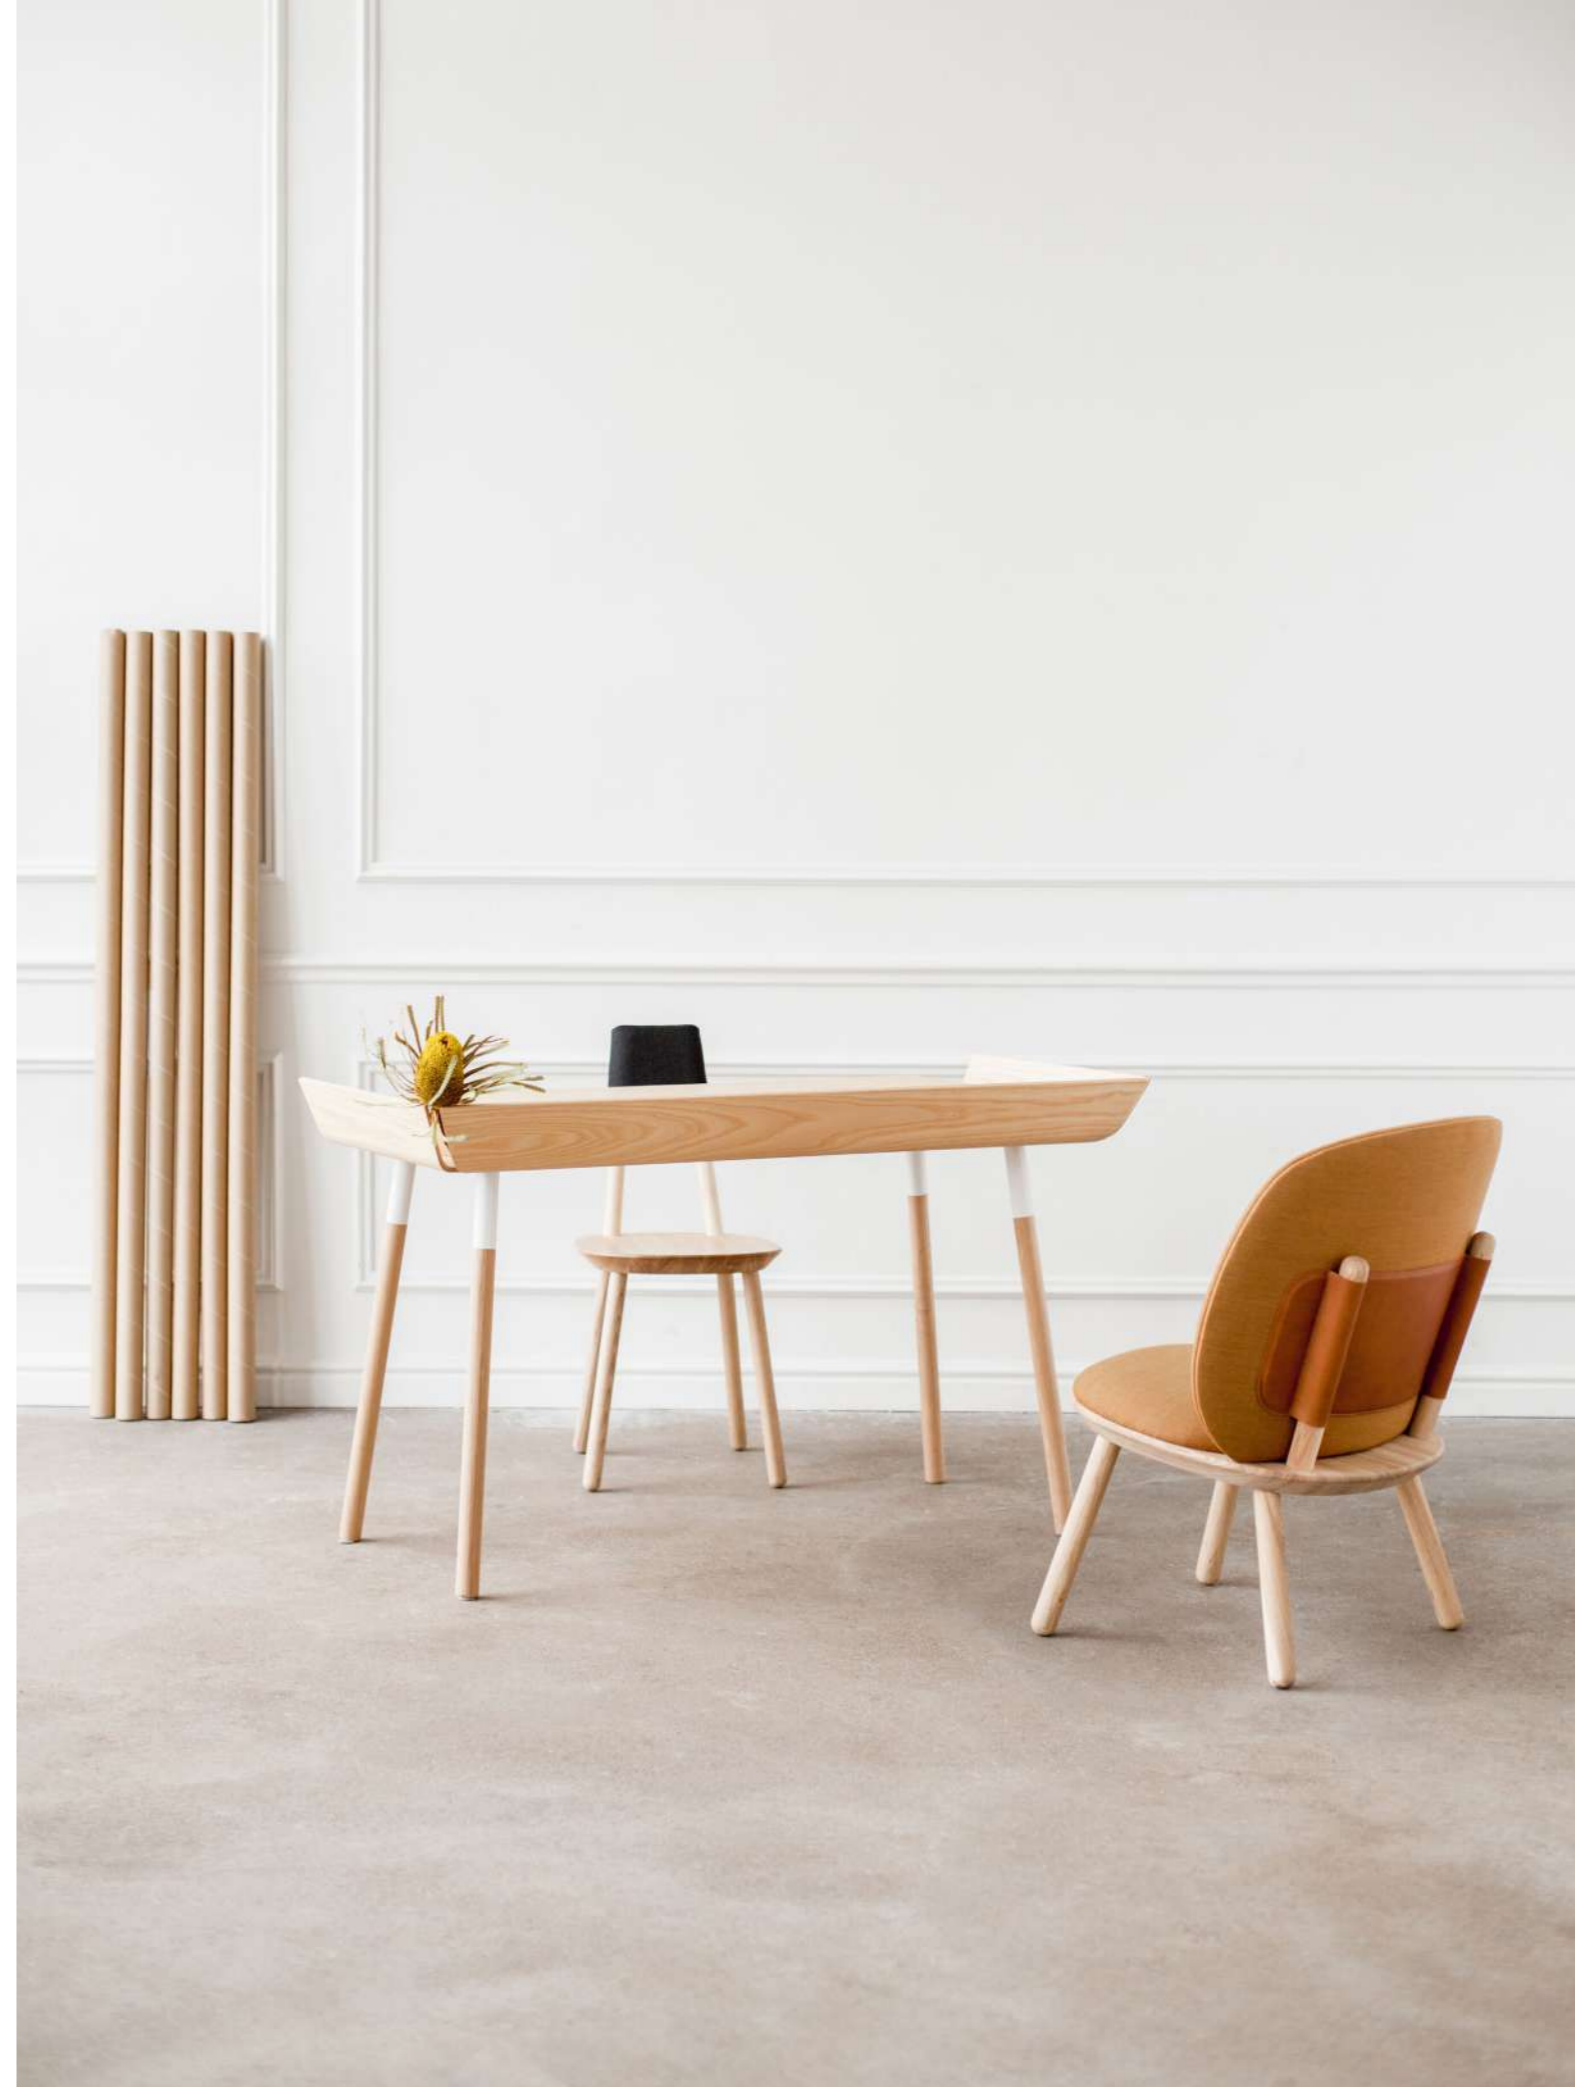

My Writing Desk by etc.etc.

While developing the idea of the My writing desk (MWD), designer Inesa Malafej had a clear goal – to reduce the chaotic clutter that creative work brings to the table. The result is a desk which has its storage space organized around the table-top, where the objects are always in sight and easily accessible. This enlarges the desktop beyond its edges without the worry that things might fall down. Furthermore, any unnecessary objects can simply be pushed to the sides, for storage. The high edges of the desk isolate it in the room and create a positive microclimate where things “feel good” in relationship to the user. The wings are divided, leaving space for the electrical wires. MWD features two drawers, to store a laptop and other working tools. The legs of the table can be twisted off for easier transportation. For smaller, cozier spaces, a one drawer version was created.

MWD is Inesa’s graduation project from the Vilnius Academy of Arts.