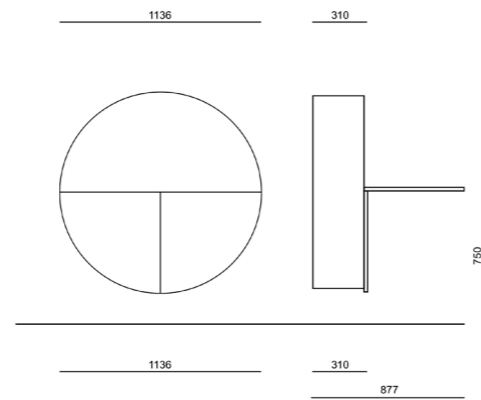

Material birch solid wood

MULTIFUNCTIONAL PILL EXTRA
by Dalius Razauskas

Materials painted MDF with veneered plywood inside

MULTIFUNCTIONAL PILL
by Dalius Razauskas

Materials painted MDF or veneer front with veneered plywood inside