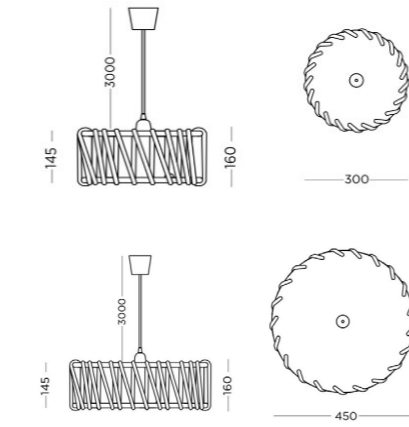

MACARON LAMP
by Silvia Ceñal

Pendant

Floor

Wall

Materials

veneered MDF, rope, painted iron frame

Black frame

SPIEDINO LAMP
by Whynot