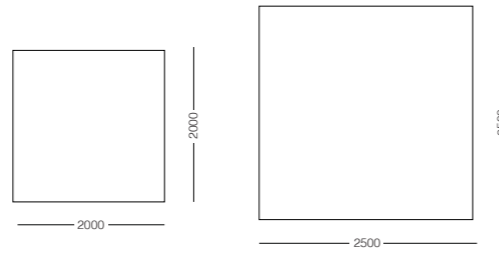

Rugs

CHAOS RUG
by Audronė Drungilaitė

Material Tufted 100% linen