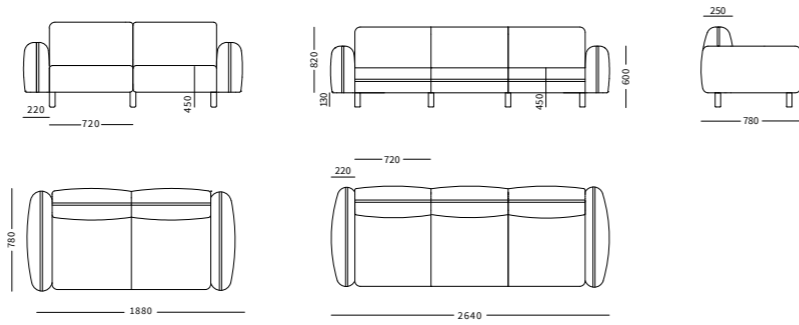

BEAN SOFA
by EMKO Team

Materials

Textum Avelina