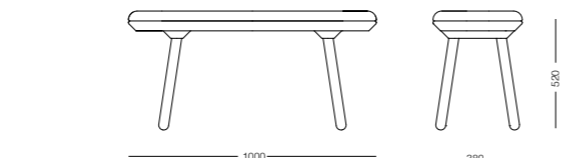

NAÏVE BENCH
by etc.etc.