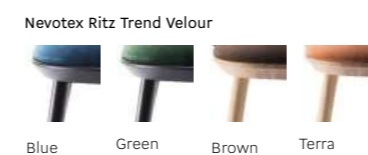

Seating

NAÏVE STOOL by etc.etc

Material oiled ash

NAÏVE CHAIR by etc.etc.

Materials Backrest: Gabriel - Step Melange
Body: oiled or painted ash

NAÏVE SEMI BAR CHAIR by etc.etc.

Materials oiled or painted ash, powder coated metal

NAÏVE LOW CHAIR by etc.etc

Materials Upholstery: Kvadrat Remix II, Novotex Ritz Trend (velour), Camira Yoredale, Nevotex Lambada Leather, Ad Hulst Rancho Leather
Leather Strap: black or cognac
Body: oiled or black painted ash

NAÏVE OTTOMAN by etc.etc.

Materials

Kvadrat Remix II, Novotex Ritz Trend (velour), Camira Yoredale, Nevotex Lambada Leather, Ad Hulst Rancho Leather, Skandilock Sheepskin
Leather Strap: black or cognac

Body: oiled or black painted ash