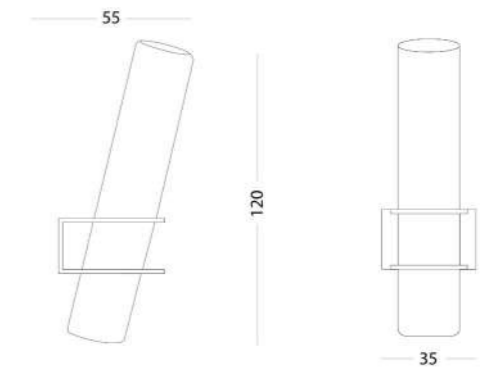

Materials oiled ash wood, powder coated metal