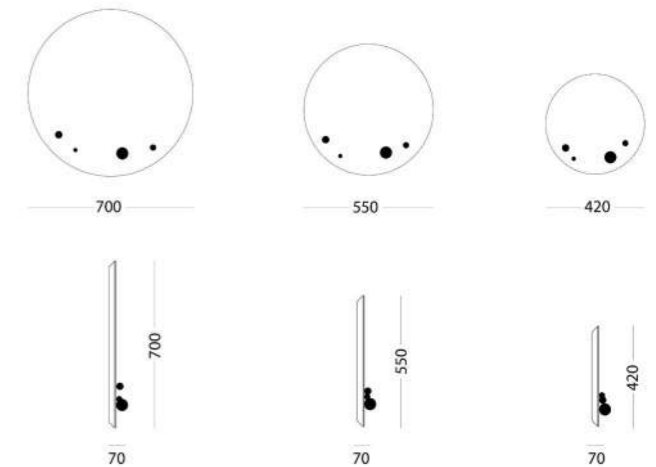

Materials
fabric, oiled and painted ash

Accessories

BABEL SERVING STAND
by ZP studio

Materials oiled ash wood, brass

NAÏVE TRAY
by etc.etc.

Material oiled ash wood

MIRROR DEW
by Rasa Balaišė

Dark grey
Bronze
Clasic