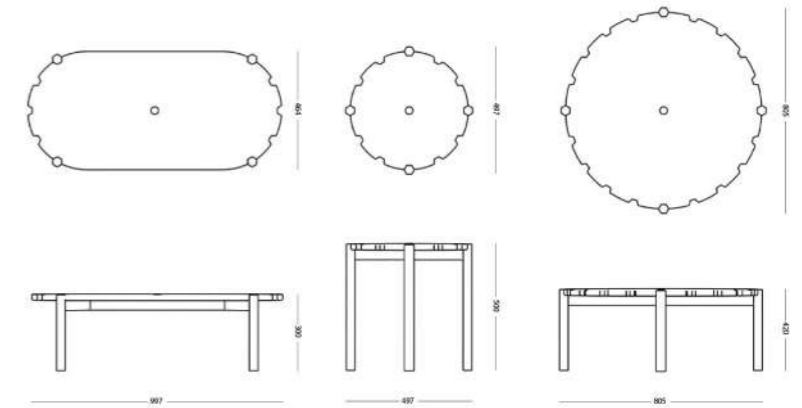

NAÏVE DINING TABLE
by etc.etc.

Ash

Black

Grey

Materials oiled or with painted bottom and legs

PINION SIDE TABLE
by Simone Affabris

Natural oil

Materials solid oak, oiled