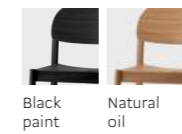

Gabriel Harlequin

Nevotex Lambada Leather

Ad Hulst Rancho Leather

Nevotex Vintage Leather

NAÏVE POUF
by etc.etc.

Materials

Camira Yoredale

Textum Avelina

Gabriel Harlequin

Nevotex Lambada Leather

Ad Hulst Rancho Leather

Nevotex Vintage Leather

7.1 CHAIR
by Nikita Bukoros

Materials painted or oiled body with upholstered parts

NAÏVE BENCH
by etc.etc.

HOYA CHAIR
by Luigi Citterini

Materials painted or oiled veneered plywood, powder coated metal

CITIZEN CHAIR
by etc.etc.

Materials solid oak, oak veneer, oiled

Tables

CITIZEN DINING TABLE
by etc.etc.

Natural oil

Materials oiled oak veneer