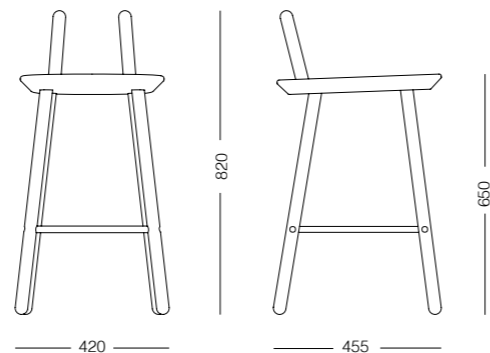

NAÏVE SEMI BAR CHAIR by etc.etc.