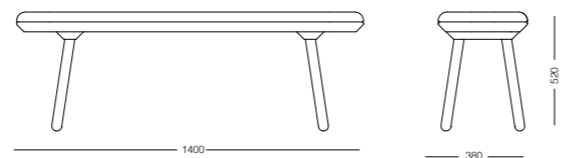

NAÏVE BENCH
by etc.etc.