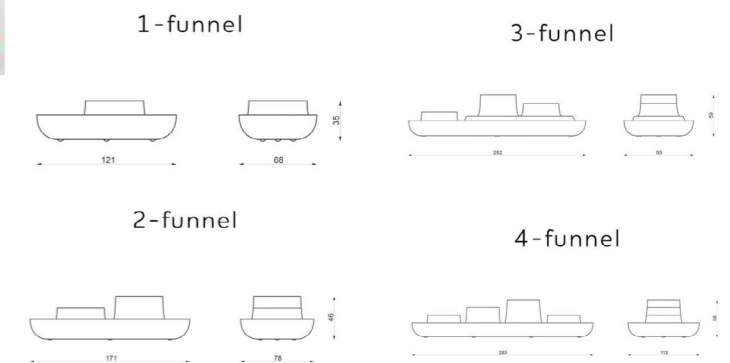

Material powder coated cast iron

Projects

AC Hotel By Marriott
Artist Office
BEECH Resort Fleesensee
Cocimona Restaurant
Dumpling 21
Hotel O.Lysée
Hotel REC Barcelona
Oyshi Sushi Restaurant
Pilies 10 Apartments
Private Apartment in Tokyo
Šventosios vartai
Yugen Tea