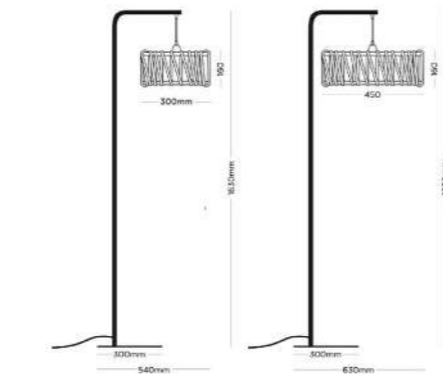

MACARON LAMP
by Silvia Ceñal

Pendant

Floor

Wall

Materials

veneered MDF, rope, painted iron frame

Black frame

SPIEDINO LAMP
by Whynot