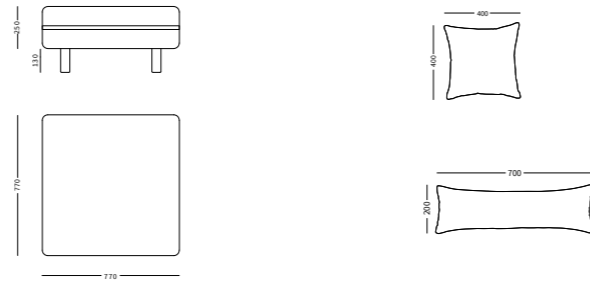

BEAN SOFA
by EMKO Team

Materials

Textum Avelina

SALER SOFA
by Santiago Sevillano

NAÏVE SOFA
by etc.etc.

Materials

Camira Yoredale

Textum Avelina

Gabriel Harlequin

Nevotex Lambada Leather

Ad Hulst Rancho Leather

Nevotex Vintage Leather

NAÏVE POUF
by etc.etc.

Materials

Camira Yoredale

Textum Avelina

Gabriel Harlequin

Nevotex Lambada Leather

Ad Hulst Rancho Leather

Nevotex Vintage Leather