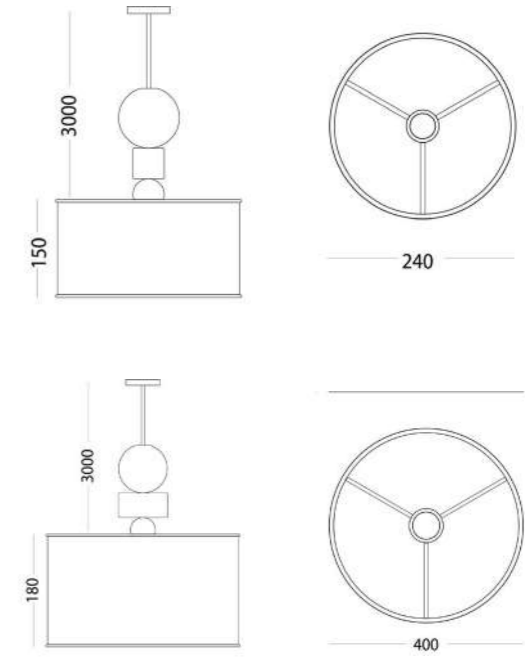

MACARON LAMP
by Silvia Ceñal

Materials

veneered MDF, rope, painted iron frame

Black frame

SPIEDINO LAMP
by Whynot

Materials
fabric, oiled and painted ash