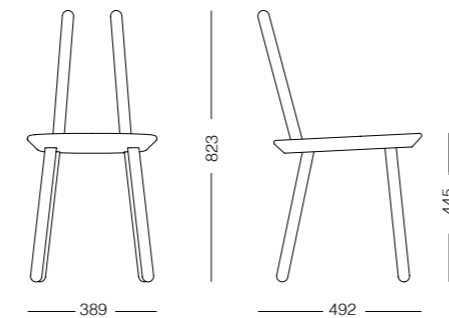

NAÏVE CHAIR by etc.etc.