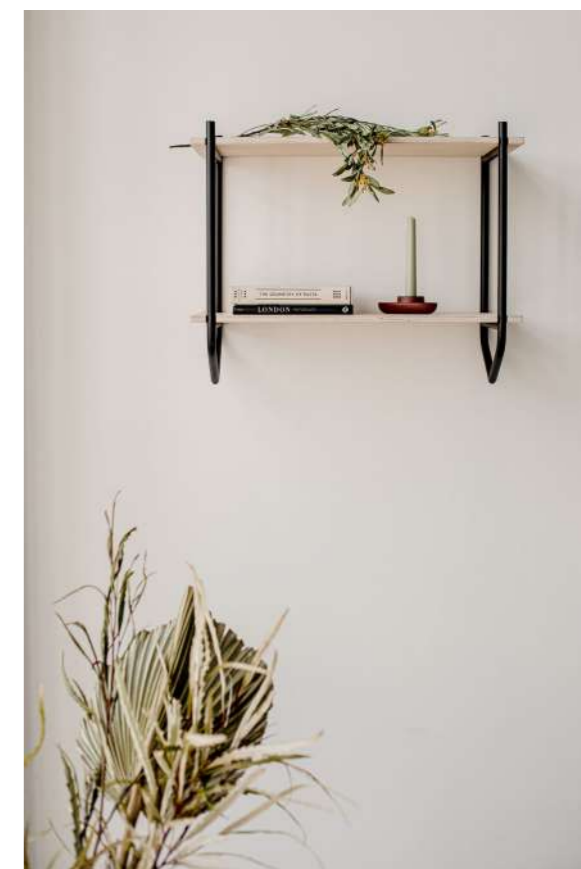

Finally, the shelf is available in two classic colors — off white or coal black frame.

Aye Aye! Candleholder
 by etc.etc.

Aye Aye! is a fleet of rugged, round and bold iron cast candle holders inspired by the time of adventure and discovery, when the enthusiasm of the Industrial Revolution revealed the world to travellers and fortune seekers. The fleet is composed of four sizes — from a small tugboat with one funnel to a hefty steamship with four big ones. Each funnel is designed to fit either a tea-light candle for cosy harbour light or a taper candle as a pillar of steam.